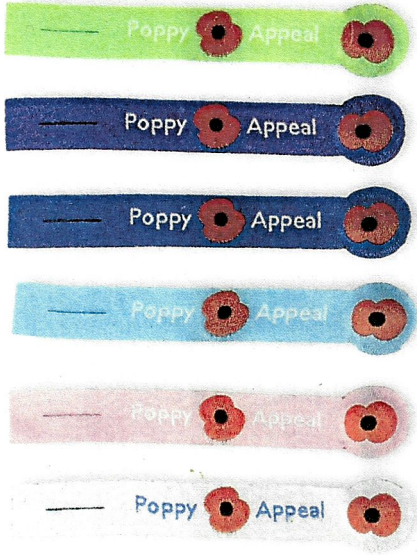

## Snap Band

SUGGESTED DONATION: £1.50